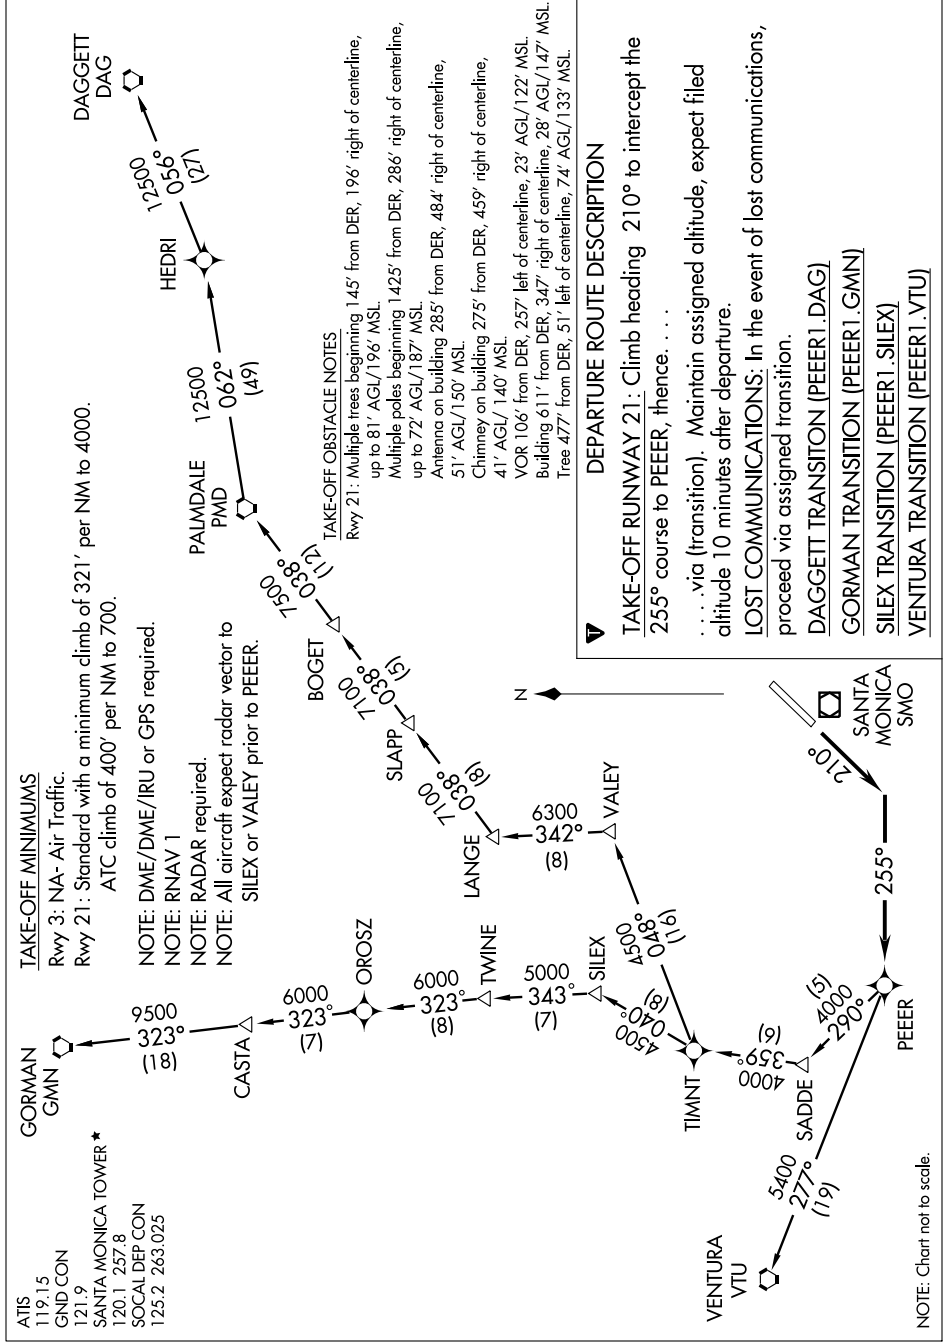

PEEER ONE DEPARTURE (RNAV)

SL-5023 (FAA)

SANTA MONICA MUNI (SMO)
SANTA MONICA, CALIFORNIA

600Z MON 01 01 600Z OCT 2009 22 'E-WS

SW-3, 22 OCT 2009 to 19 NOV 2009

PEEER ONE DEPARTURE (RNAV)

SANTA MONICA, CALIFORNIA
SANTA MONICA MUNI (SMO)

NOTE: Chart not to scale.